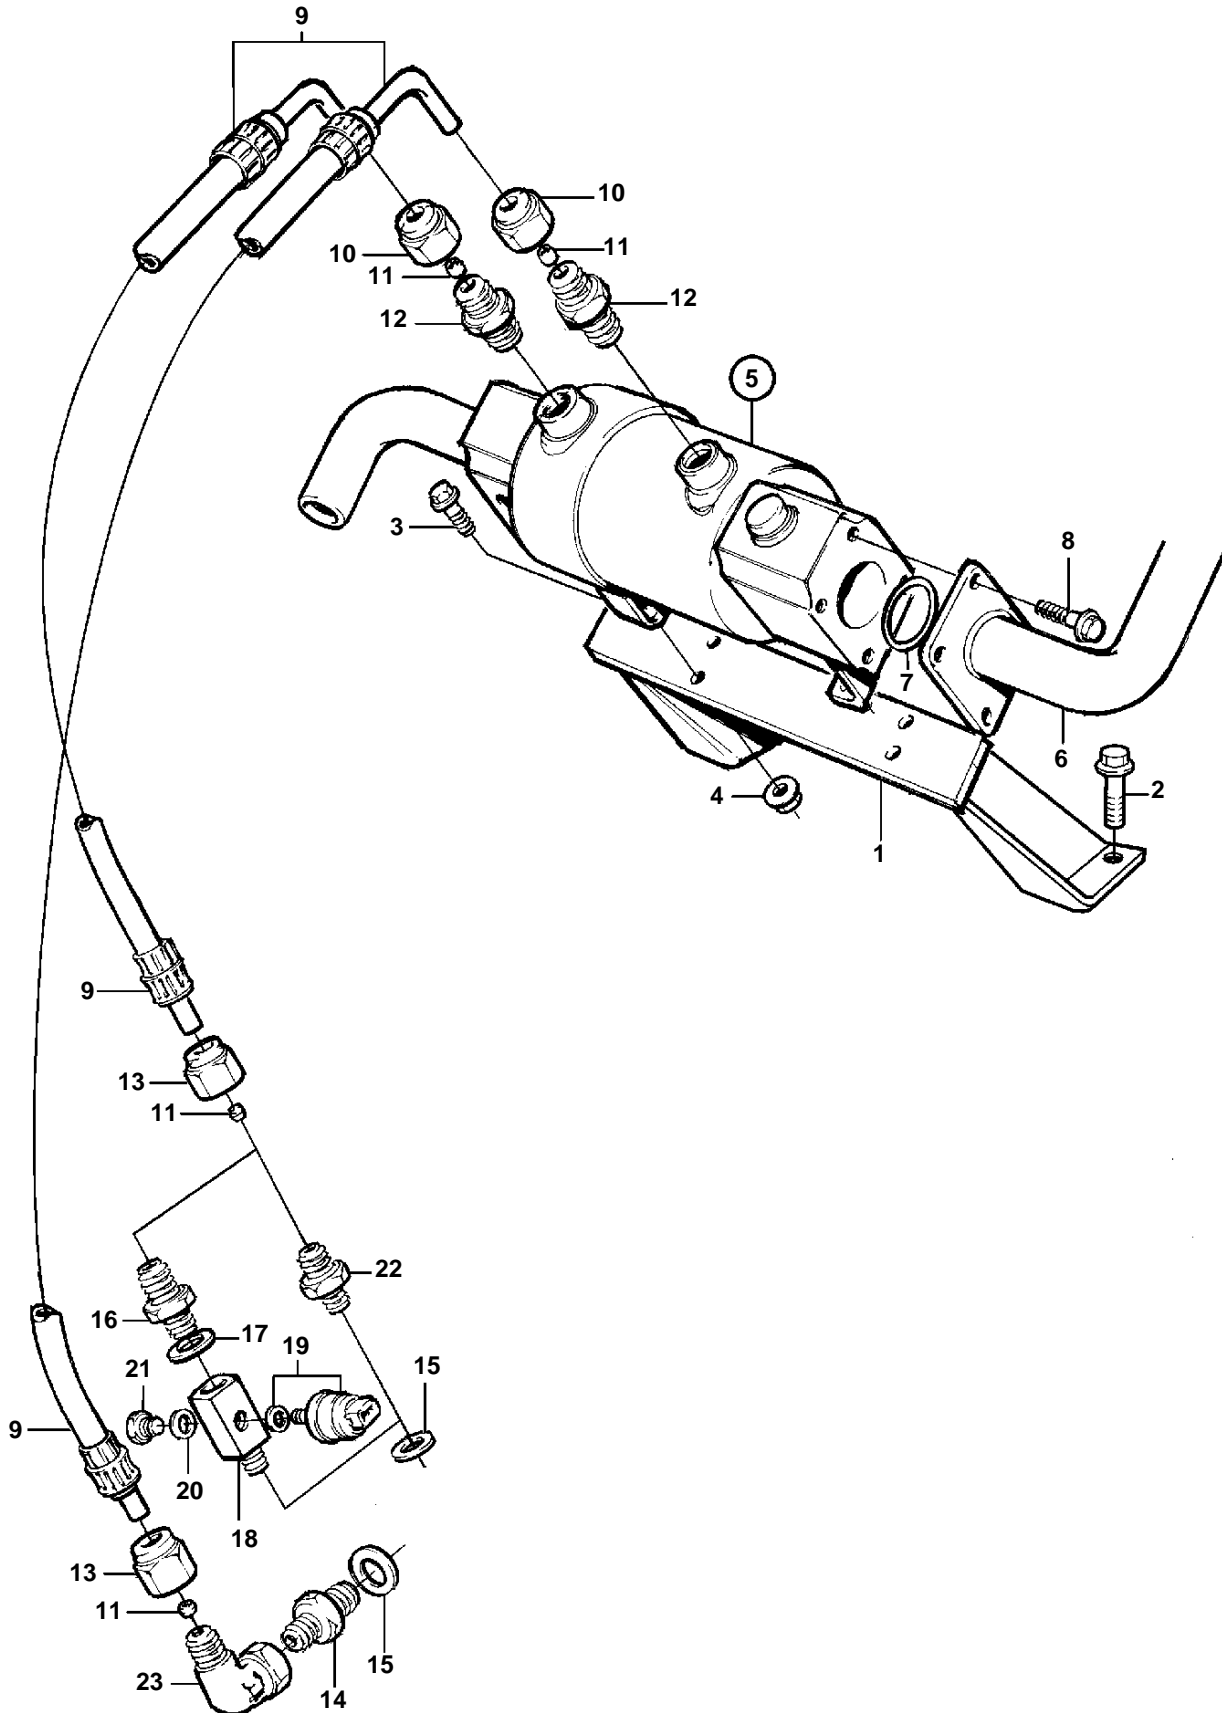

TAMD71B

17060

## TAMD71B

REF	PART NO.	QTY	DESCRIPTION	SEE SEC.	NOTES
1	848098	1	Bracket		(864869)
2	965191	2	Screw		
3	955295	4	Screw		
4	948645	4	Lock nut		
5		1	Oil cooler		
				764	
6	864972	1	Coolant pipe	3565	
7	864491	1	Gasket		
8	946441	4	Screw		
9	848254	2	Hose		L=660mm
10	941331	2	Nut		
11	1677898	4	Ferrule		(956970)
12	968132	2	Nipple		
13	956984	2	Nut		
14	963948	1	Nipple		
15	11996	2	Gasket		
16	963959	1	Nipple		
17	947623	1	Gasket		
18	864064	1	Nipple		
19		1	Pressure sensor		SEE GROUP 30
		1	Gasket		SEE GROUP 30
20	947624	1	Gasket		
21	960632	1	Plug		
22	963948	1	Nipple		
23	964016	1	Nipple		